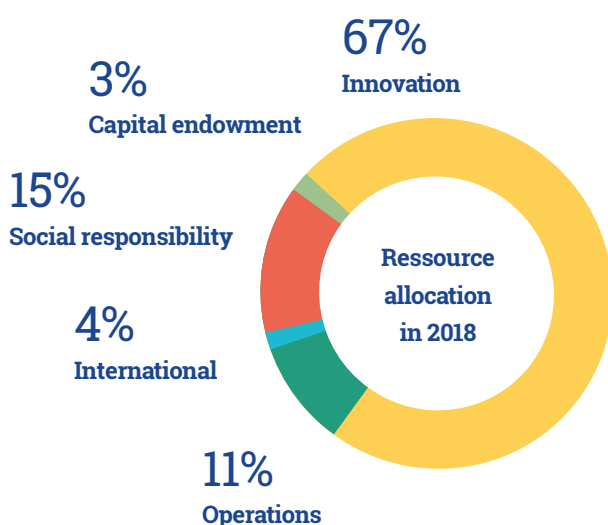

€30M

raised since 2008

amongst private and corporate donors